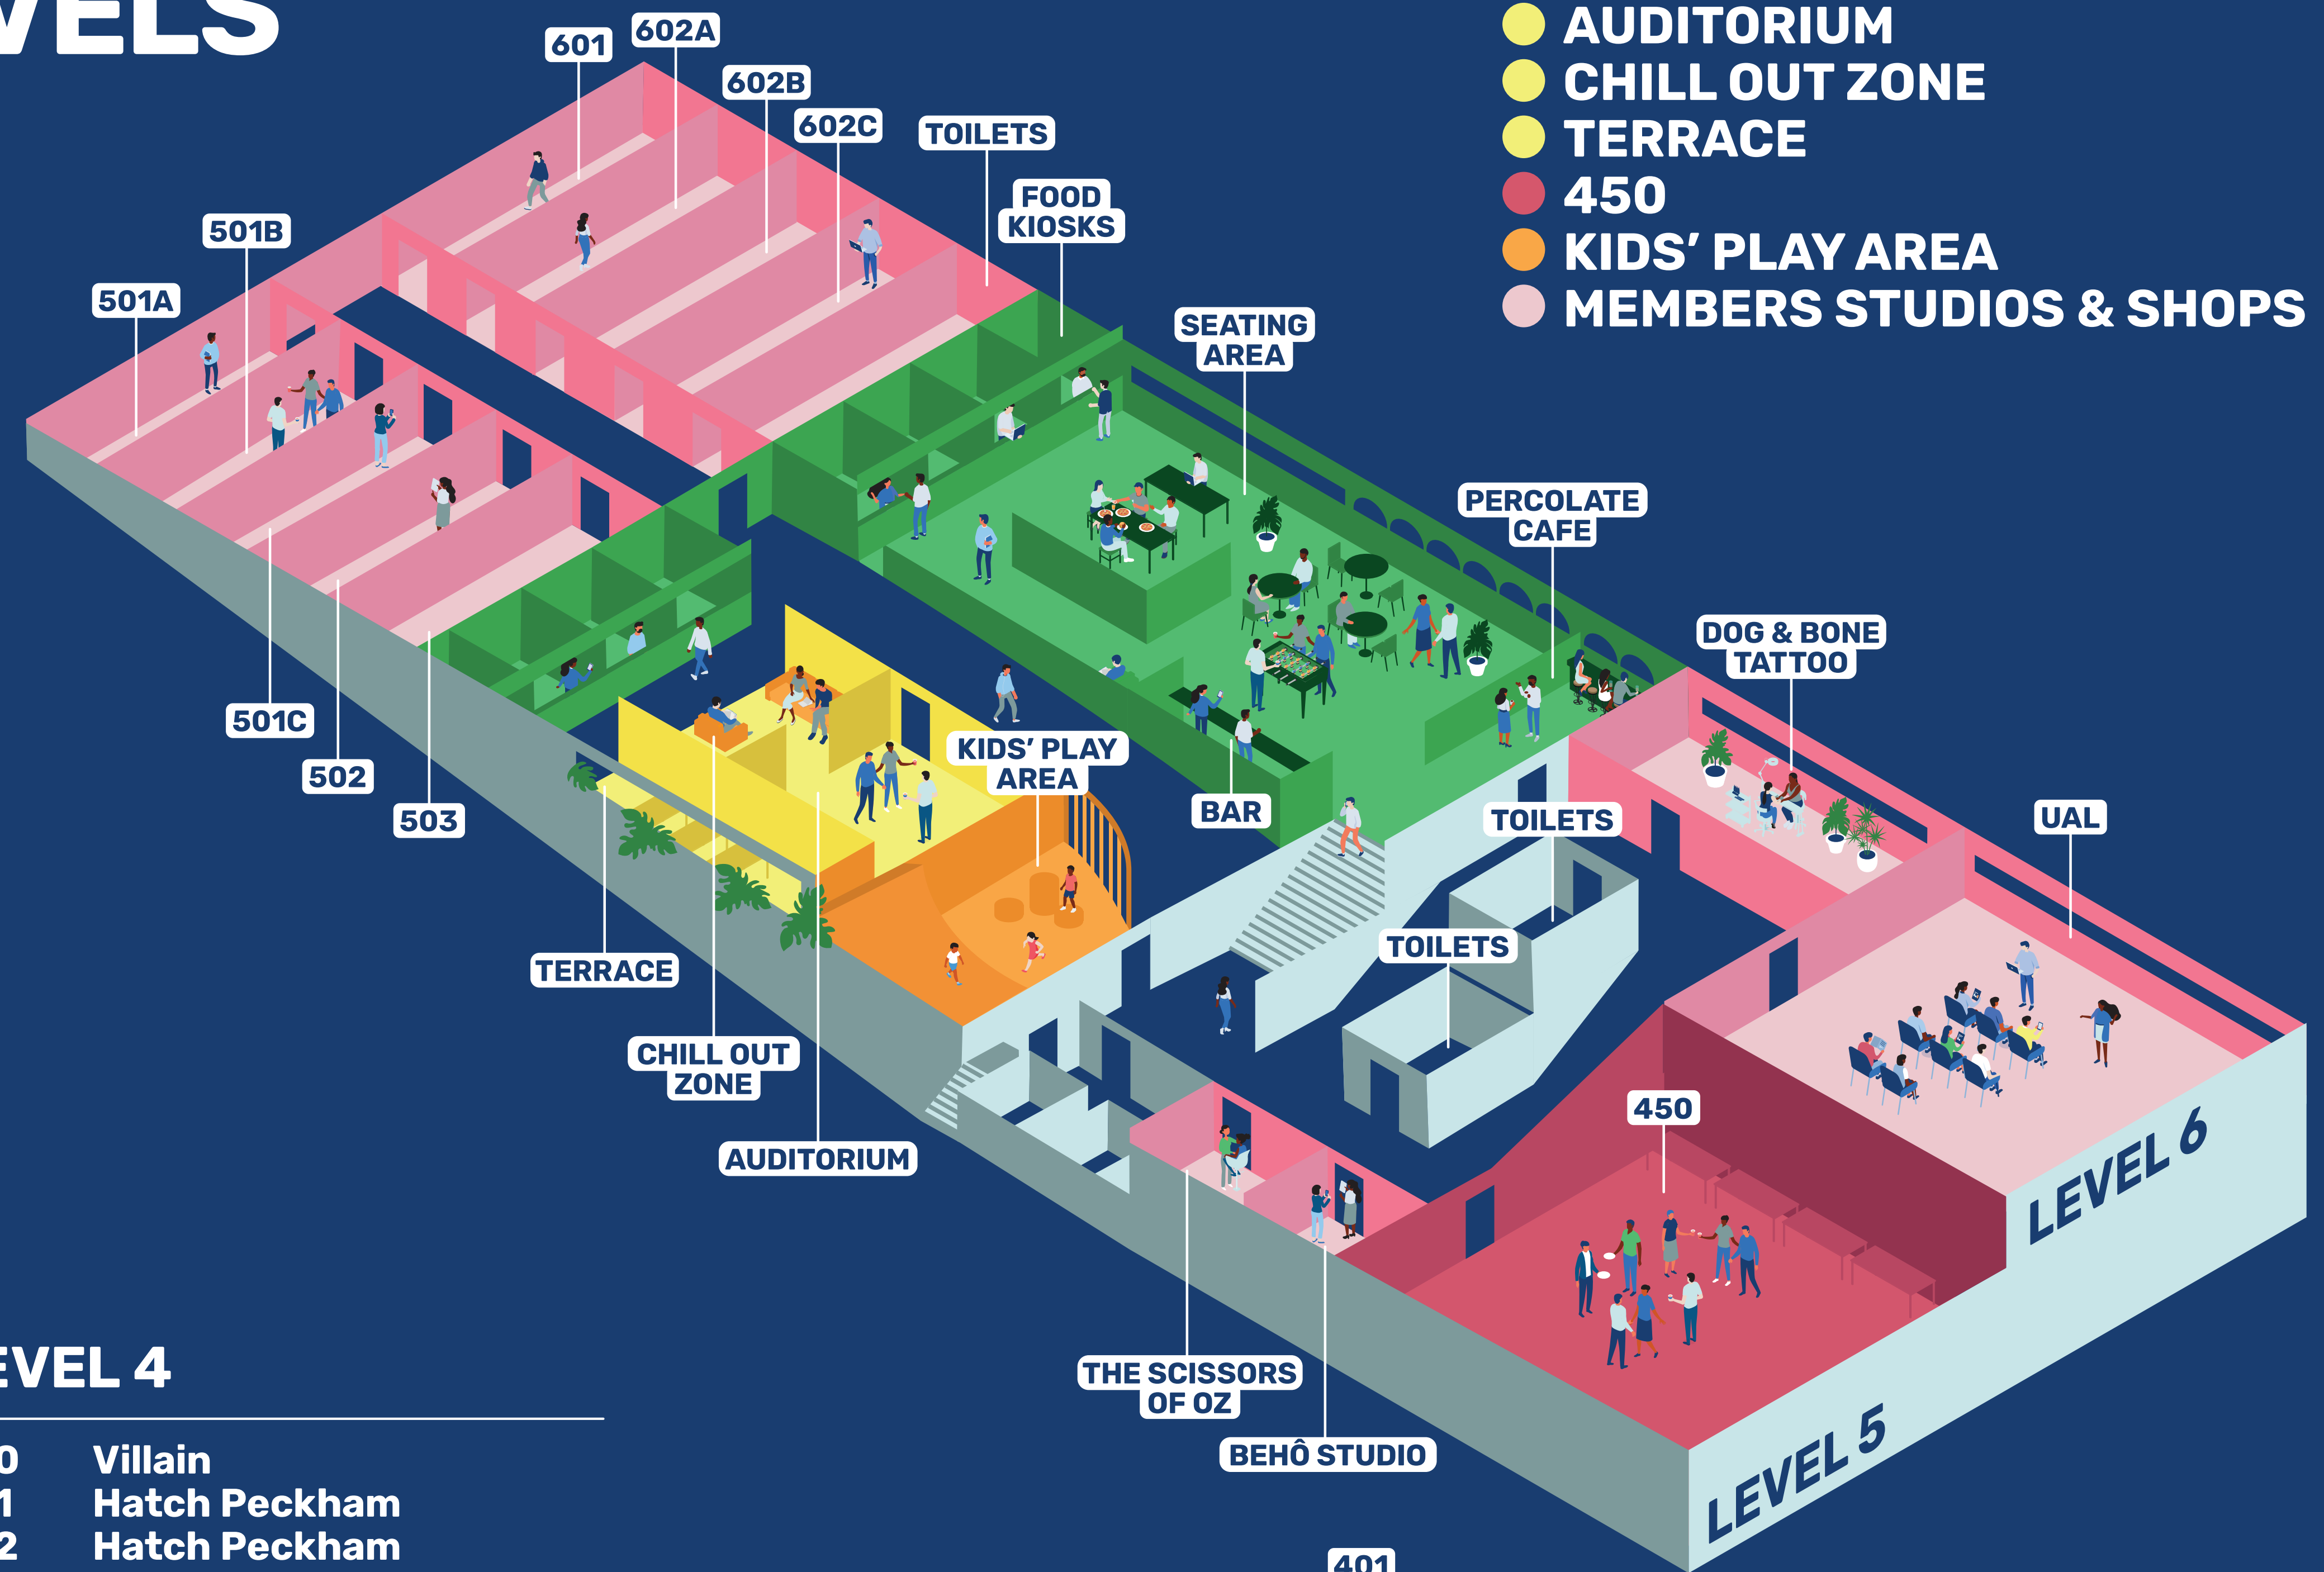

# WELCOME TO PECKHAM LEVELS

- BAR
- PERCOLATE CAFE
- FOOD KIOSKS & SEATING
- AUDITORIUM
- CHILL OUT ZONE
- TERRACE
- 450
- KIDS' PLAY AREA
- MEMBERS STUDIOS & SHOPS

## LEVEL 1

- 101 Site Office
- 102 Patchworks
- 104 Ella Bull
- 105 No Shrinking Violet
- 106
- 107B Cheeky Tots
- 107D Kate Alexander Design LTD

## LEVEL 2

- 202 The Kiln Rooms
- 203 Intoart
- 204 Intoart
- 205 Escape Everything
- 206 Creative Community Empowerment Network
- 207 Gravitize
- 208 Independent Label Market
- 209 Will Wadham
- 210 Studio Uno Mas
- 211 Rivka Golani
- 212 INxSANiXTY
- 213 Cian Hanley
- 214 Gather
- 215 Jewelfish
- 216 Third Person Upholstery
- 217 Print Press Bros
- 218 Joal & Co
- 219 PR Dispatch
- 220 Andres Barry
- 221A Stuff and Fings Ceramics
- 221B Carnaval del Pueblo
- 221C Jussytutu
- 222 Xanthe Somers
- 223 ModernMe
- 224 Sparks

## LEVEL 6

- 601 Downen Farmer
- 602A Stefan Shaw Studio
- 602B Copy Express
- 602C goya design
- 604 Well Kneaded
- 605 Green Choy
- 606
- 607 Plantain Kitchen
- 611B Dog and Bone Tattoo

**OPEN ALL DAY  
EVERY DAY**