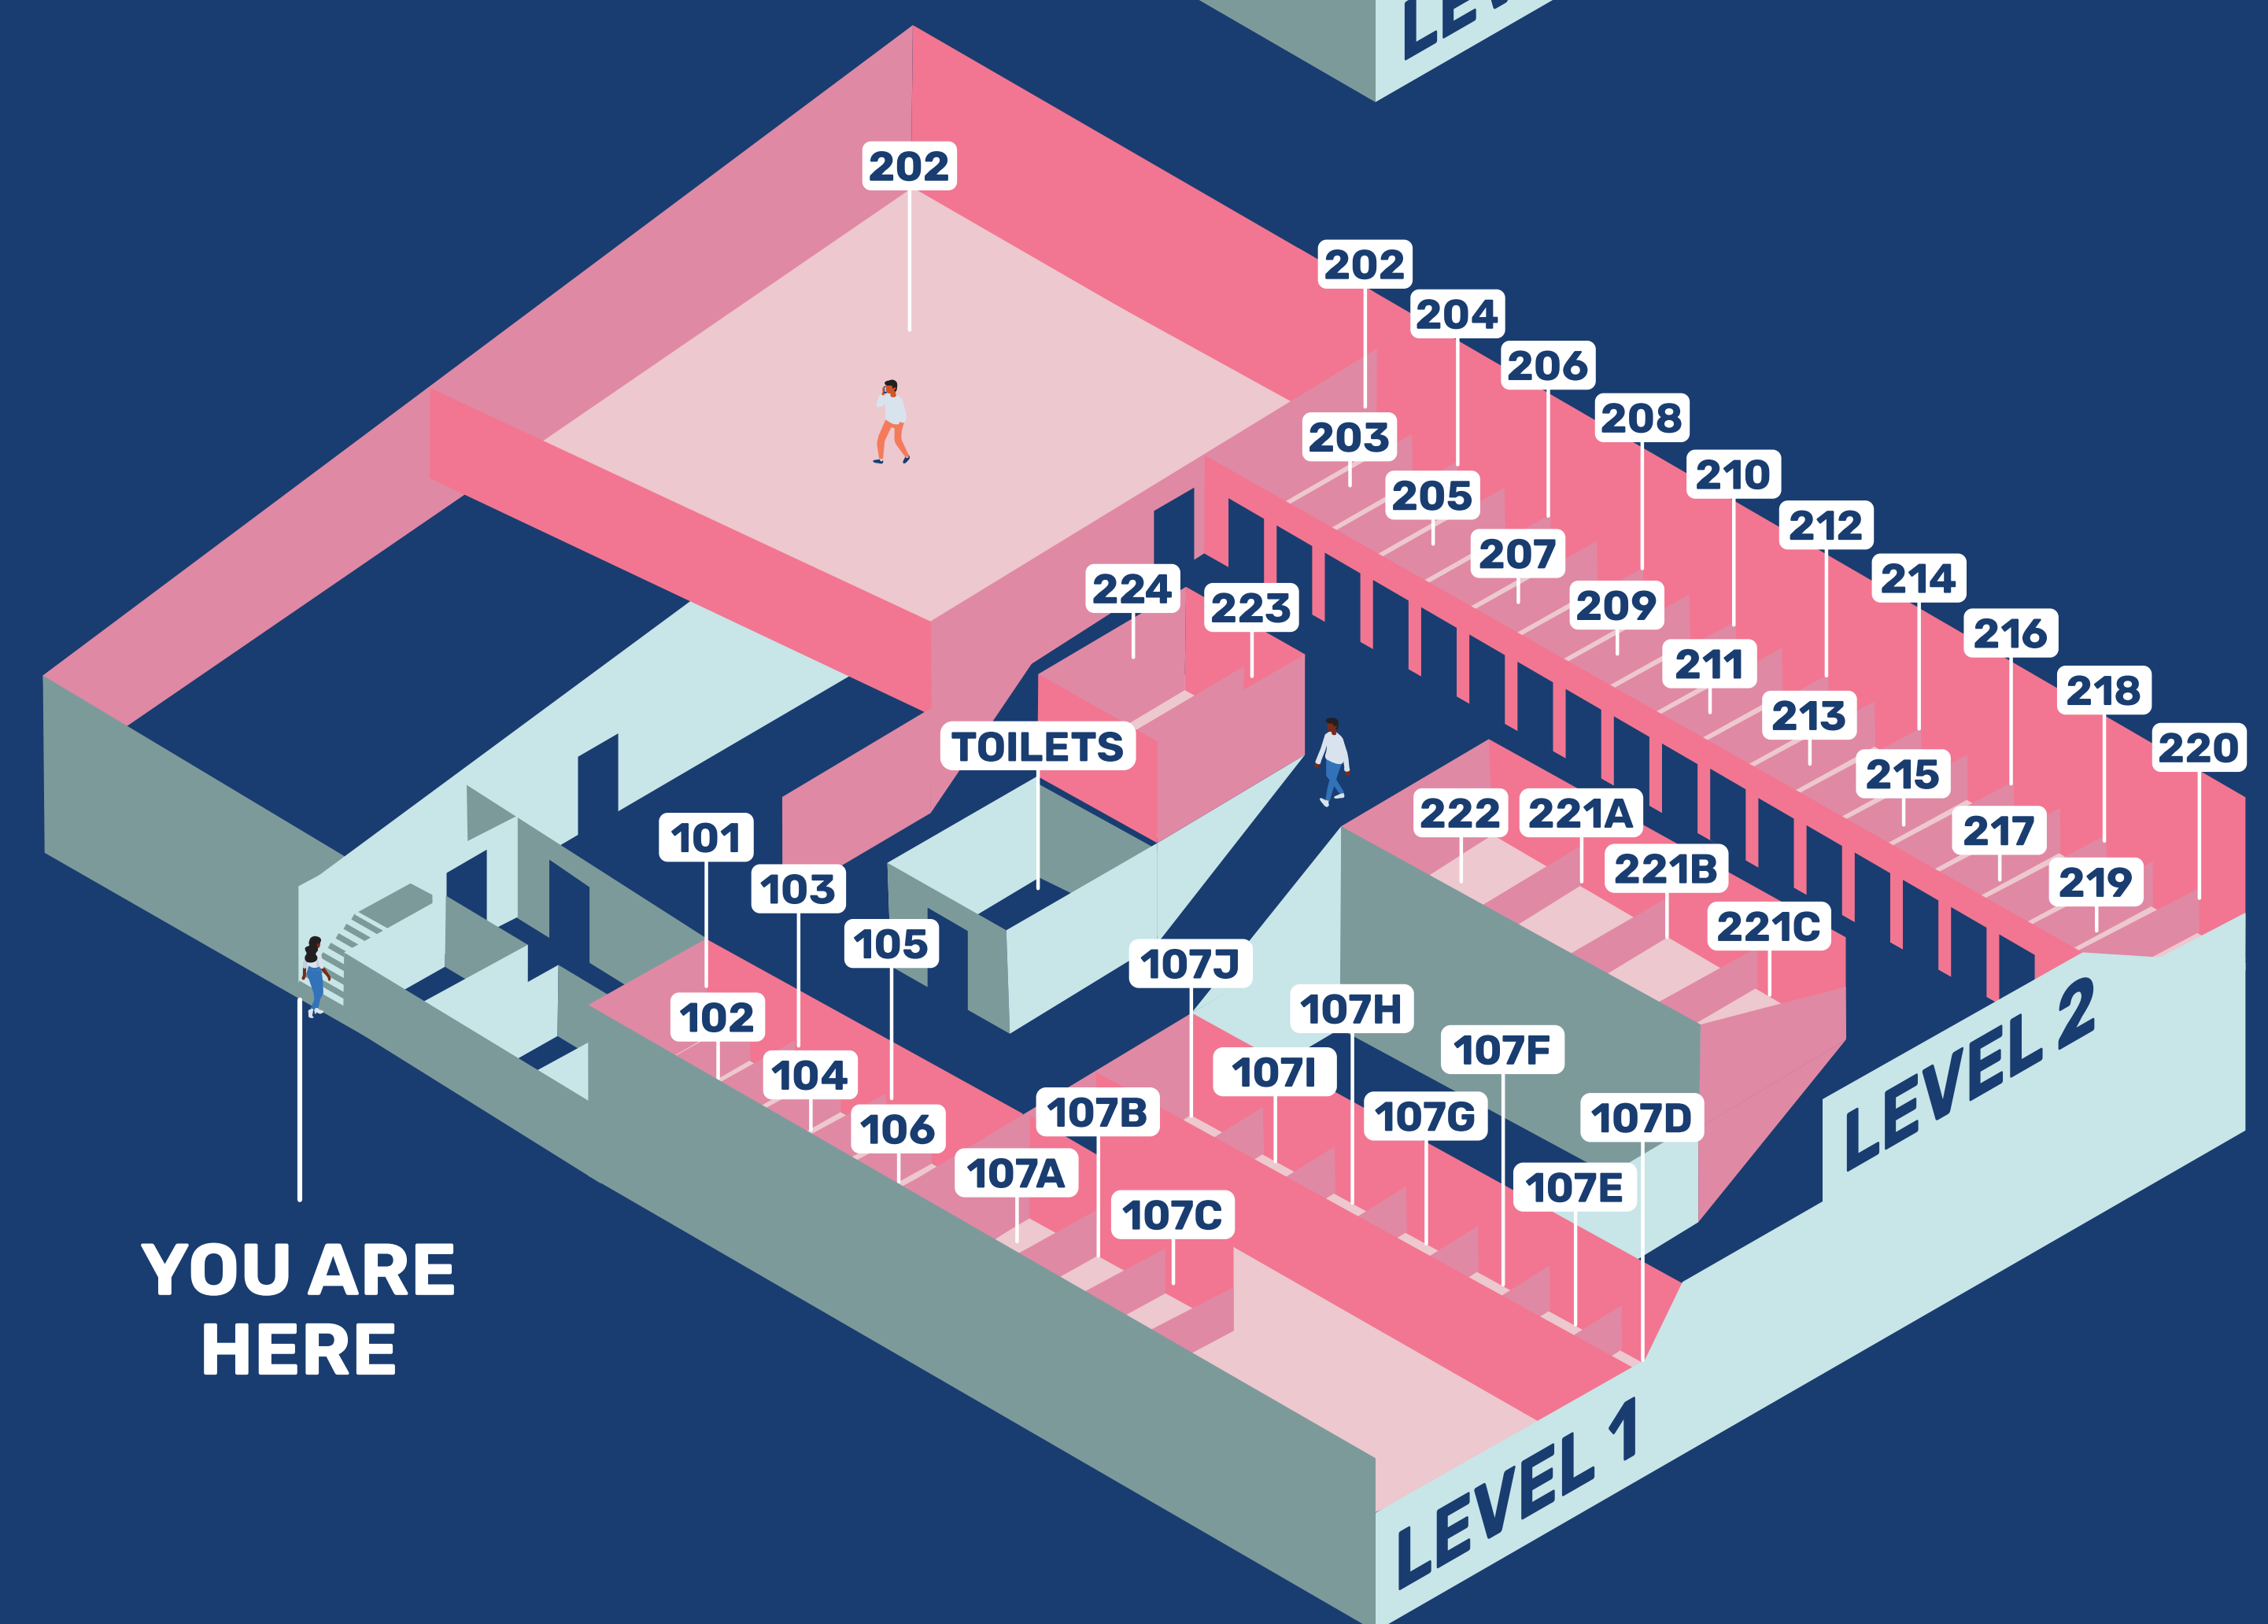

## LEVEL 4

- 400 Villain
- 401 Hatch Peckham
- 402 Hatch Peckham
- 403 2Gether Konnected
- 404 Wander
- 405 Zinzi Minott
- 406 Hiya Mate
- 407 The Lit Race
- 408 CP Immigration Advice
- 409 SL Creatives Project
- 410 James Aldridge
- 411 I Need Therapy
- 412 Hilary Cottam
- 413 Juliana Kasumu
- 414 Social Works
- 415 SALKAN
- 416 Procurement Partners
- 417 Space For Me
- 418 The Movement Factory
- 419 The Movement Factory
- 420 Women Who Slay
- 421 Alice Isaac
- 422 Lisa Baum
- 423
- 423B SL Creatives Studio

## LEVEL 5

- 501A UTC Artist Management
- 501B South of the River Pictures
- 501C Ninety Fly
- 502 Monaco Solicitors
- 503 Fresh Audio
- 504 Little Baobab
- 505 Boxwallah
- 506 P-Labs
- 507A The Scissors of Oz
- 507B2 Behô Studio

## LEVEL 6

- 601 Downen Farmer
- 602A Stefan Shaw Studio
- 602B Copy Express
- 602C goya design
- 604 Well Kneaded
- 605 Green Choy
- 606
- 607 Plantain Kitchen
- 611B Dog and Bone Tattoo

**OPEN ALL DAY  
EVERY DAY**